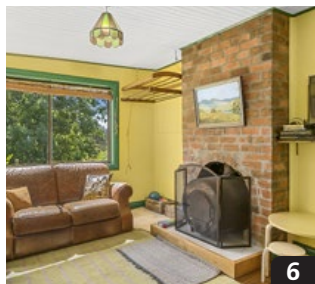

Our cover story

38 SKY PAVILION TRIO

A lucky mistake led Hoagy and Rosie to their bush block near Nabic on the NSW mid north coast. The land required a lot of clearing so the obvious solution was to mill the timber and use it to build their home 'in the sky'.

38

6

6 HOBART 'RENOVATOR'S DELIGHT'

Seven years of rebuilding - with fantastic results.

16 STRAW BALE ECO-FARMHOUSE

Passive solar design on WA's South Coast.

26 DUE DILIGENCE

Hiring skilled tradespeople will make the difference.

28 CRAFTSMAN BUILT

Evoking the memories of the past.

30 THE GOOD LIFE CONTINUES...

The workshop is complete and a gym has been added.

45 EARTH BUILDING ASSOCIATION OF NEW ZEALAND CONFERENCE

House tour included earthquake damaged homes..