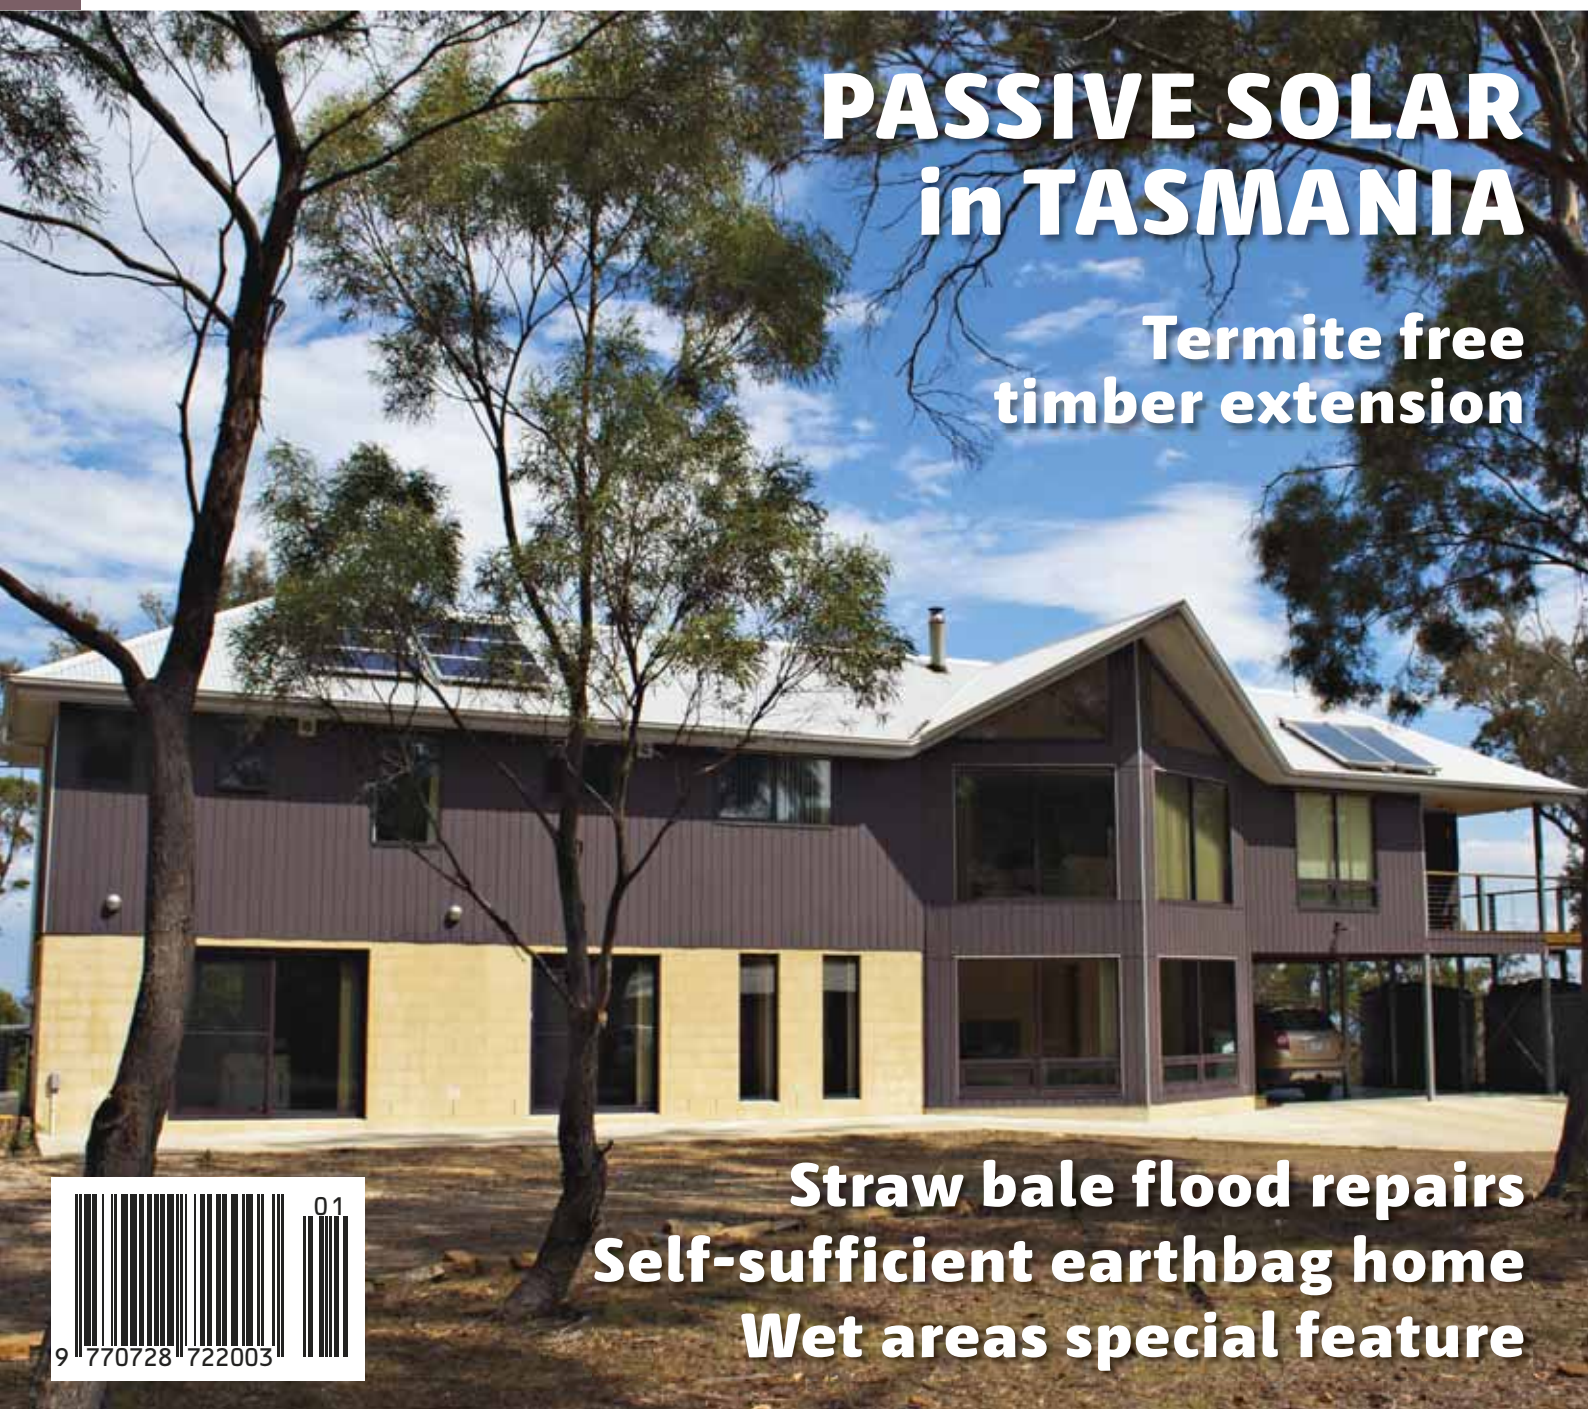

WIN! A two nights rural straw bale stay. See p.68

The Owner Builder

PASSIVE SOLAR in TASMANIA

Termite free
timber extension

Straw bale flood repairs
Self-sufficient earthbag home
Wet areas special feature